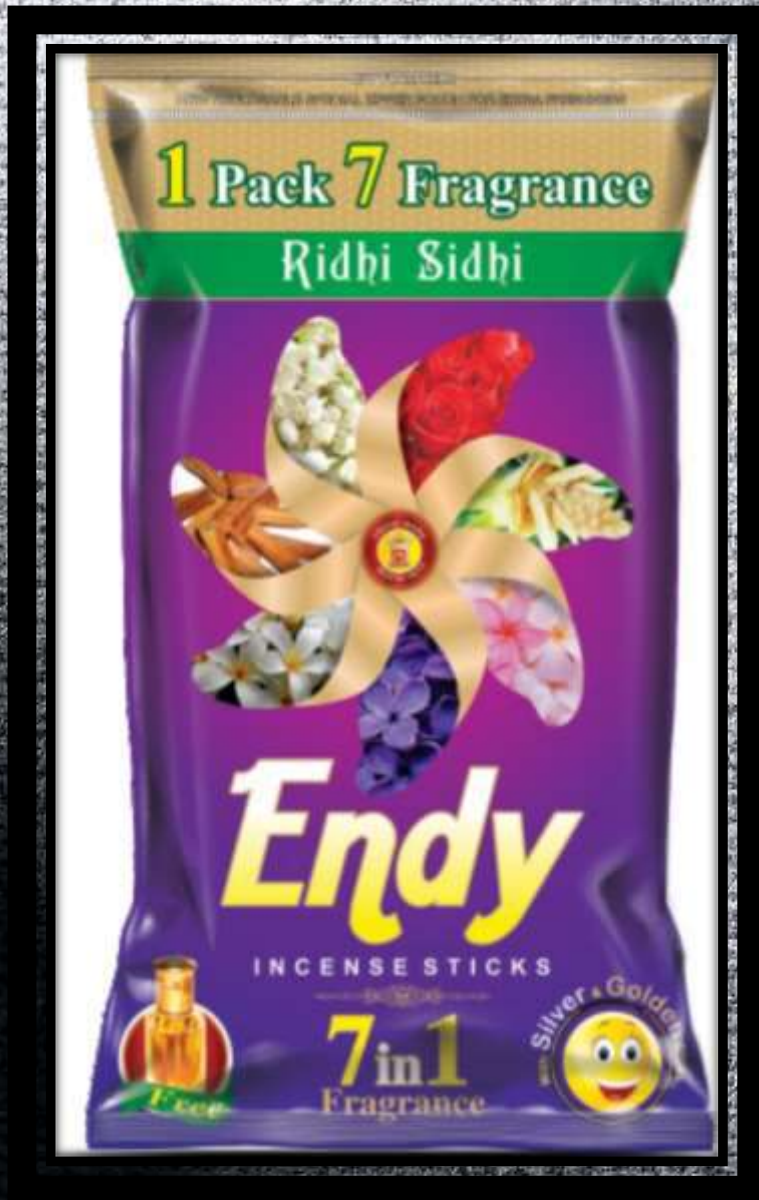

WEIGHT: 950 GMS

ENDY (एंडी)

ZIPPER

MRP: 70/-

WEIGHT: 150 GMS

JUMBO

MRP: 150/-

WEIGHT: 300 GMS